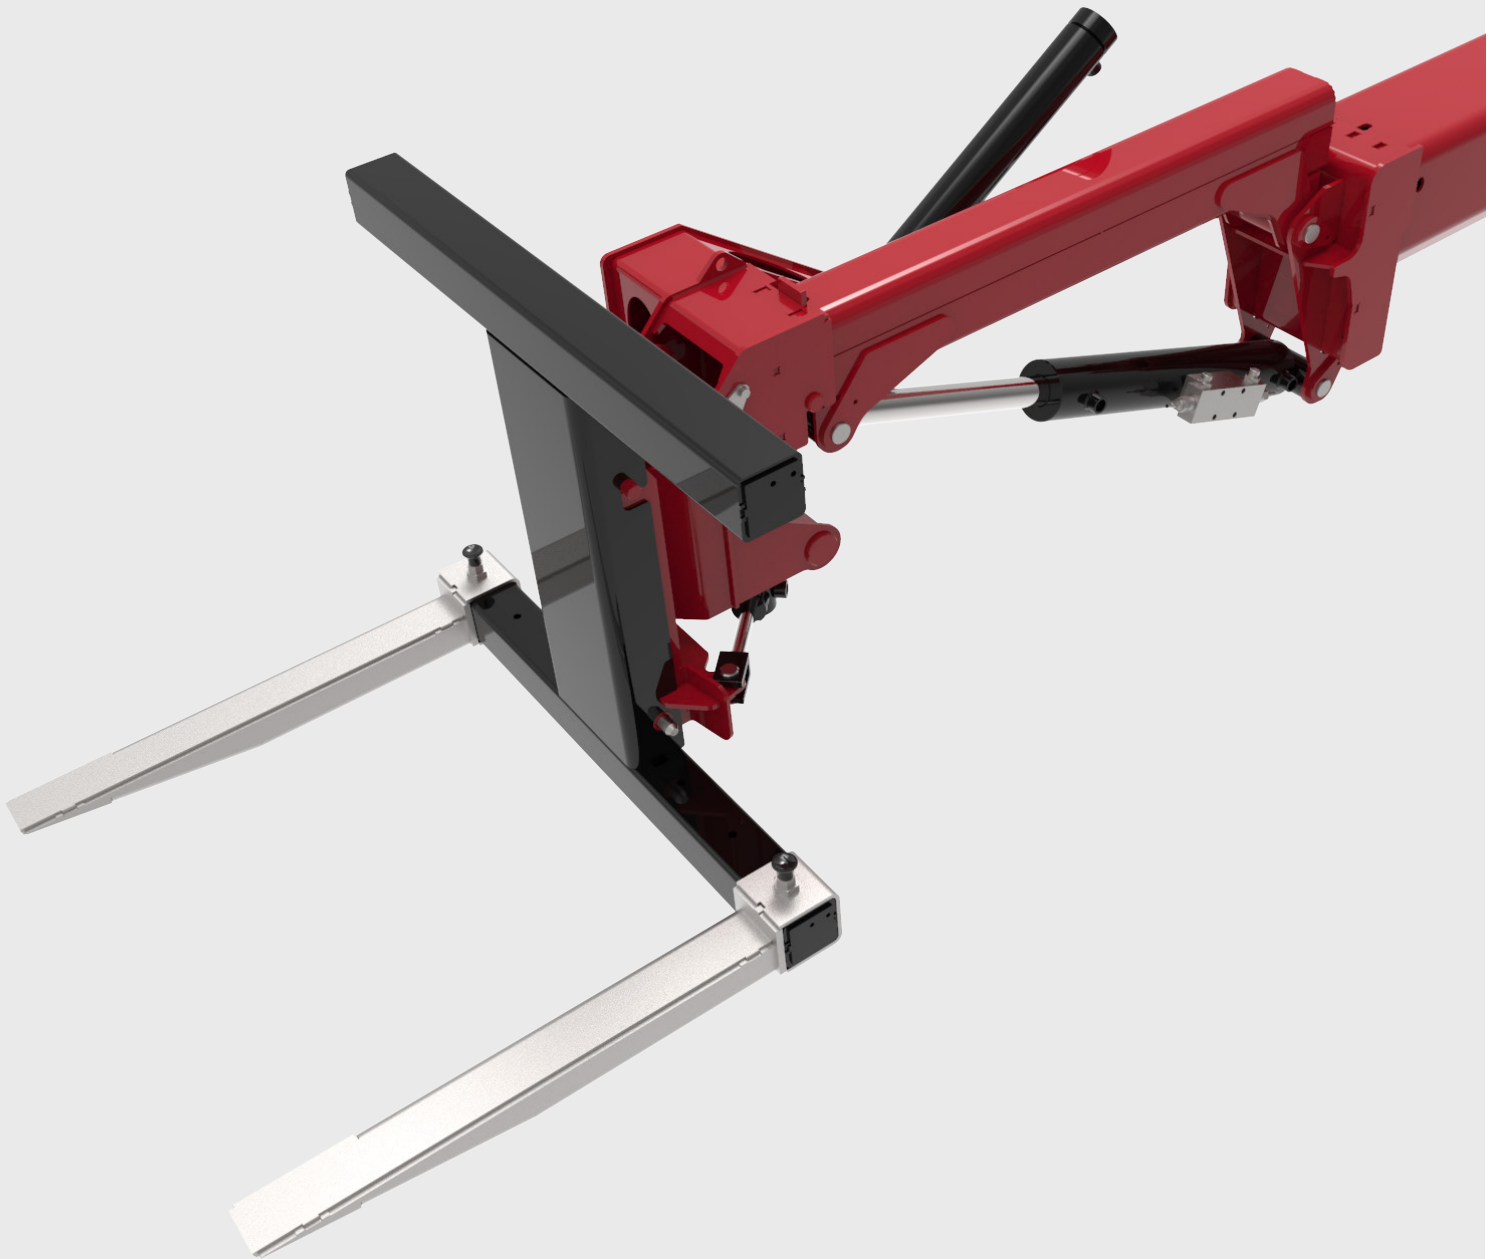

MADE IN HOLLAND

Multitool

HOEFLON

⚙️ SPECIFICATIONS

🔧	Capacity glass manipulator	900 kg
🔧	Capacity forks	1800 kg
📐	Tilting angle	200 degrees
📐	Swivle angle	-40° till +40°
📐	Slewing angle glass manipulator	endless
📦	Weight lifting boom	65 kg
📦	Weight head	75 kg
📦	Total weight multitool:	140 kg

HOEFLON