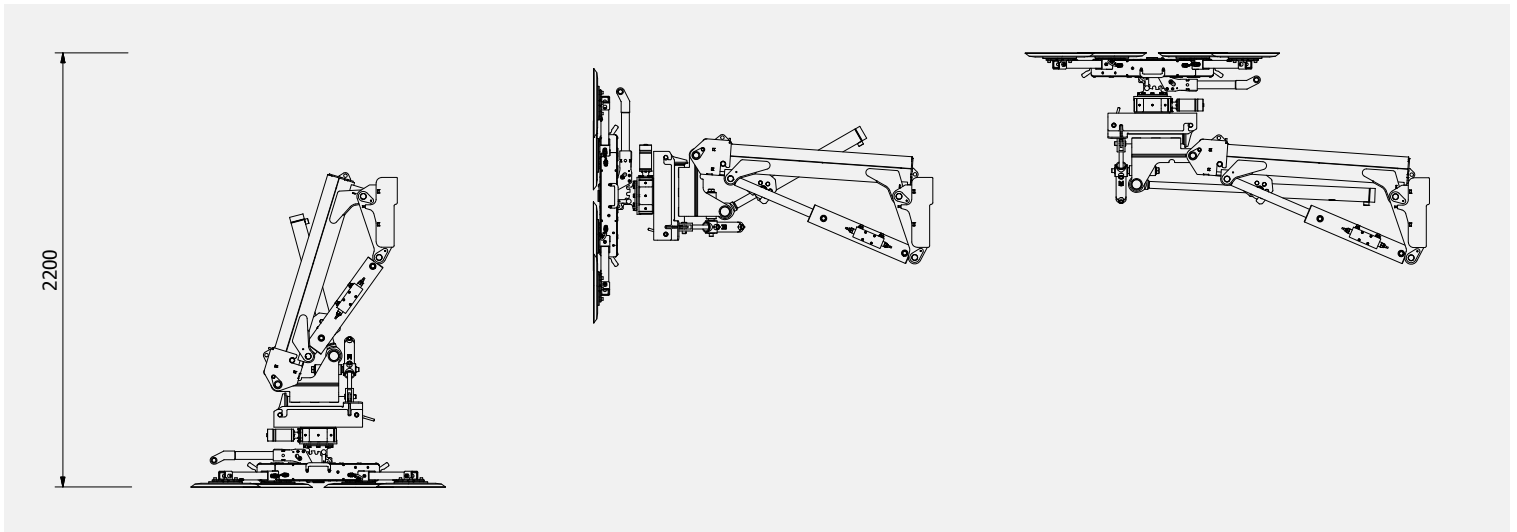

MADE IN HOLLAND

Multitool

HOEFLON

⚙️ SPECIFICATIONS

🔧	Capacity glass manipulator	900 kg
🔧	Capacity forks	1800 kg
📐	Tilting angle	200 degrees
📐	Swivle angle	-40° till +40°
📐	Slewing angle glass manipulator	endless
📦	Weight lifting boom	65 kg
📦	Weight head	75 kg
📦	Total weight multitool:	140 kg