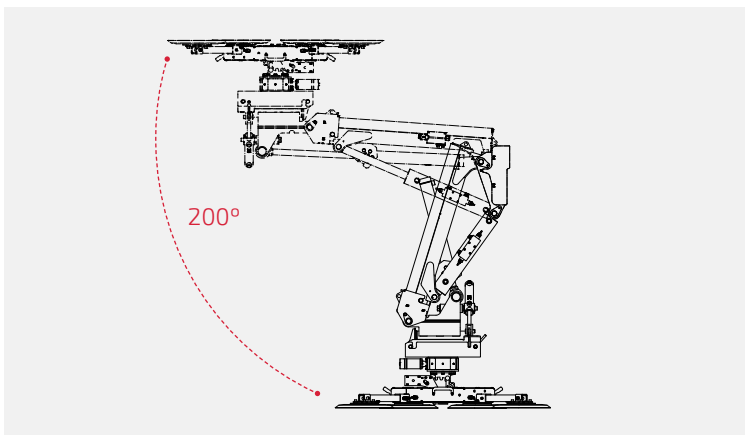

MADE IN HOLLAND

Multitool

HOEFLON

⚙️ SPECIFICATIONS

🔧	Capacity glass manipulator	900 kg
🔧	Capacity forks	1800 kg
📐	Tilting angle	200 degrees
📐	Swivle angle	-40° till +40°
📐	Slewing angle glass manipulator	endless
📦	Weight lifting boom	65 kg
📦	Weight head	75 kg
📦	Total weight multitool:	140 kg